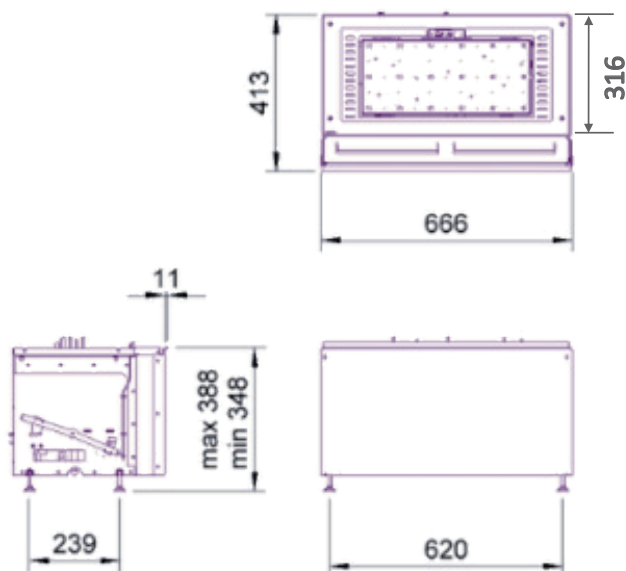

## DIMENSIONS

### Dimensions of KombiFire Block Original

Built in dimensions: wxhxd: 66.6 x 34.8 x 41.3 cm

Dimensions of fire grate: wxd: 66.6 x 31.6 cm

### Dimensions KombiFire Block Panorama XL

Built in dimensions: wxhxd: 86.6 x 34.8 x 41.3 cm

Dimensions of fire grate: wxd: 86.6 x 31.6 cm

**ATTENTION:** an installation hatch must also be installed of 20cm \* 20cm\* 20cm (height \* width \* depth) containing the gas control valve and the receiver. Ensure that there is adequate space around the appliance to be able to install this installation hatch.