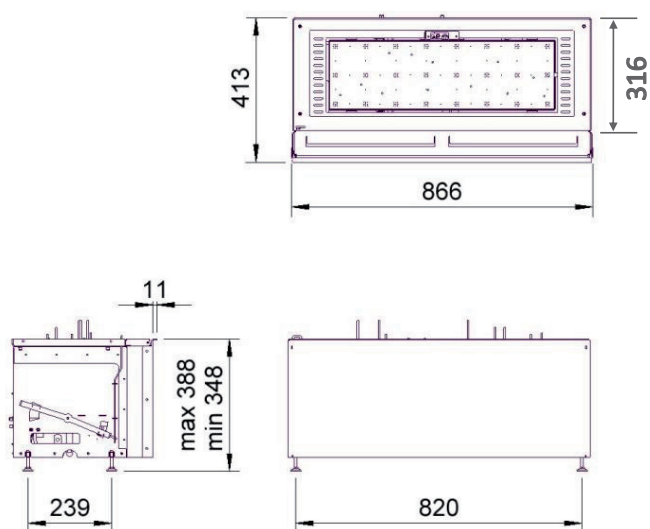

## DIMENSIONS

### Dimensions of KombiFire Block Original

Built in dimensions: wxhxd: 66.6 x 34.8 x 41.3 cm

Dimensions of fire grate: wxd: 66.6 x 31.6 cm

### Dimensions KombiFire Block Panorama XL

Built in dimensions: wxhxd: 86.6 x 34.8 x 41.3 cm

Dimensions of fire grate: wxd: 86.6 x 31.6 cm

**ATTENTION:** an installation hatch must also be installed of 20cm \* 20cm\* 20cm (height \* width \* depth) containing the gas control valve and the receiver. Ensure that there is adequate space around the appliance to be able to install this installation hatch.